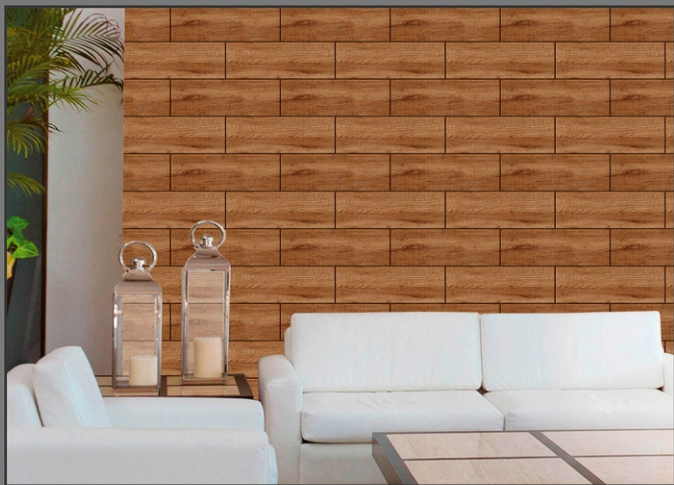

GLOSSY

356

300 X 450 MM

DIGITAL WALL TILES

ELEVATION

MADE IN INDIA